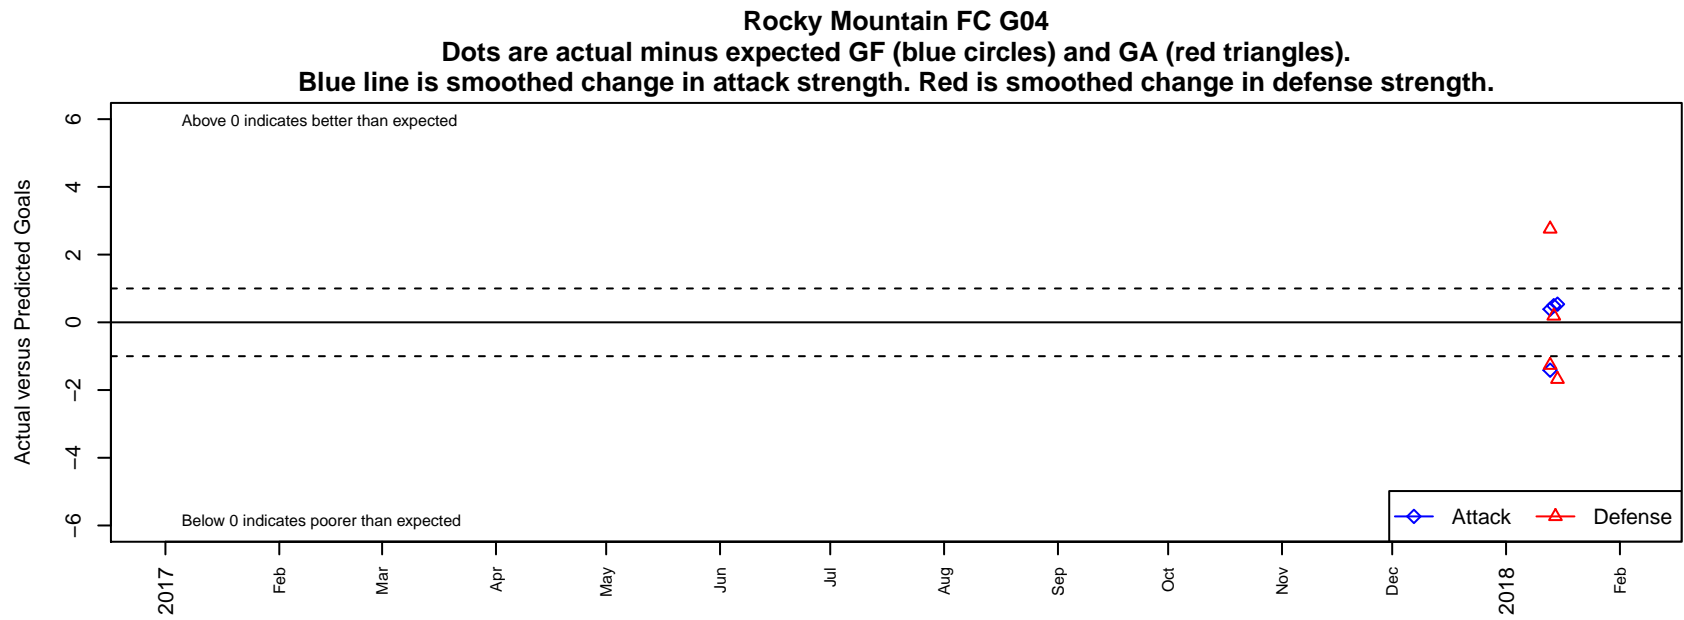

Rocky Mountain FC G04

, MT
G04 total strength=1510
attack=10.14 defense=13.55

alt names used:

Venues played:
2017 Portland Winter Showcase U15

date	home		away		venue	pred.home	pred.away
2018-01-15	FC Portland ECNL Navy G04	3	Rocky Mountain FC G04	1	2017 Portland Winter Showcase U15	1.32	0.46
2018-01-14	Crossfire OR East G03	0	Rocky Mountain FC G04	3	2017 Portland Winter Showcase U15	0.19	2.51
2018-01-13	Crossfire OR United ECNL G03	0	Rocky Mountain FC G04	1	2017 Portland Winter Showcase U15	2.76	0.61
2018-01-13	Rocky Mountain FC G04	0	FC Portland Navy G03	2	2017 Portland Winter Showcase U15	1.41	0.73